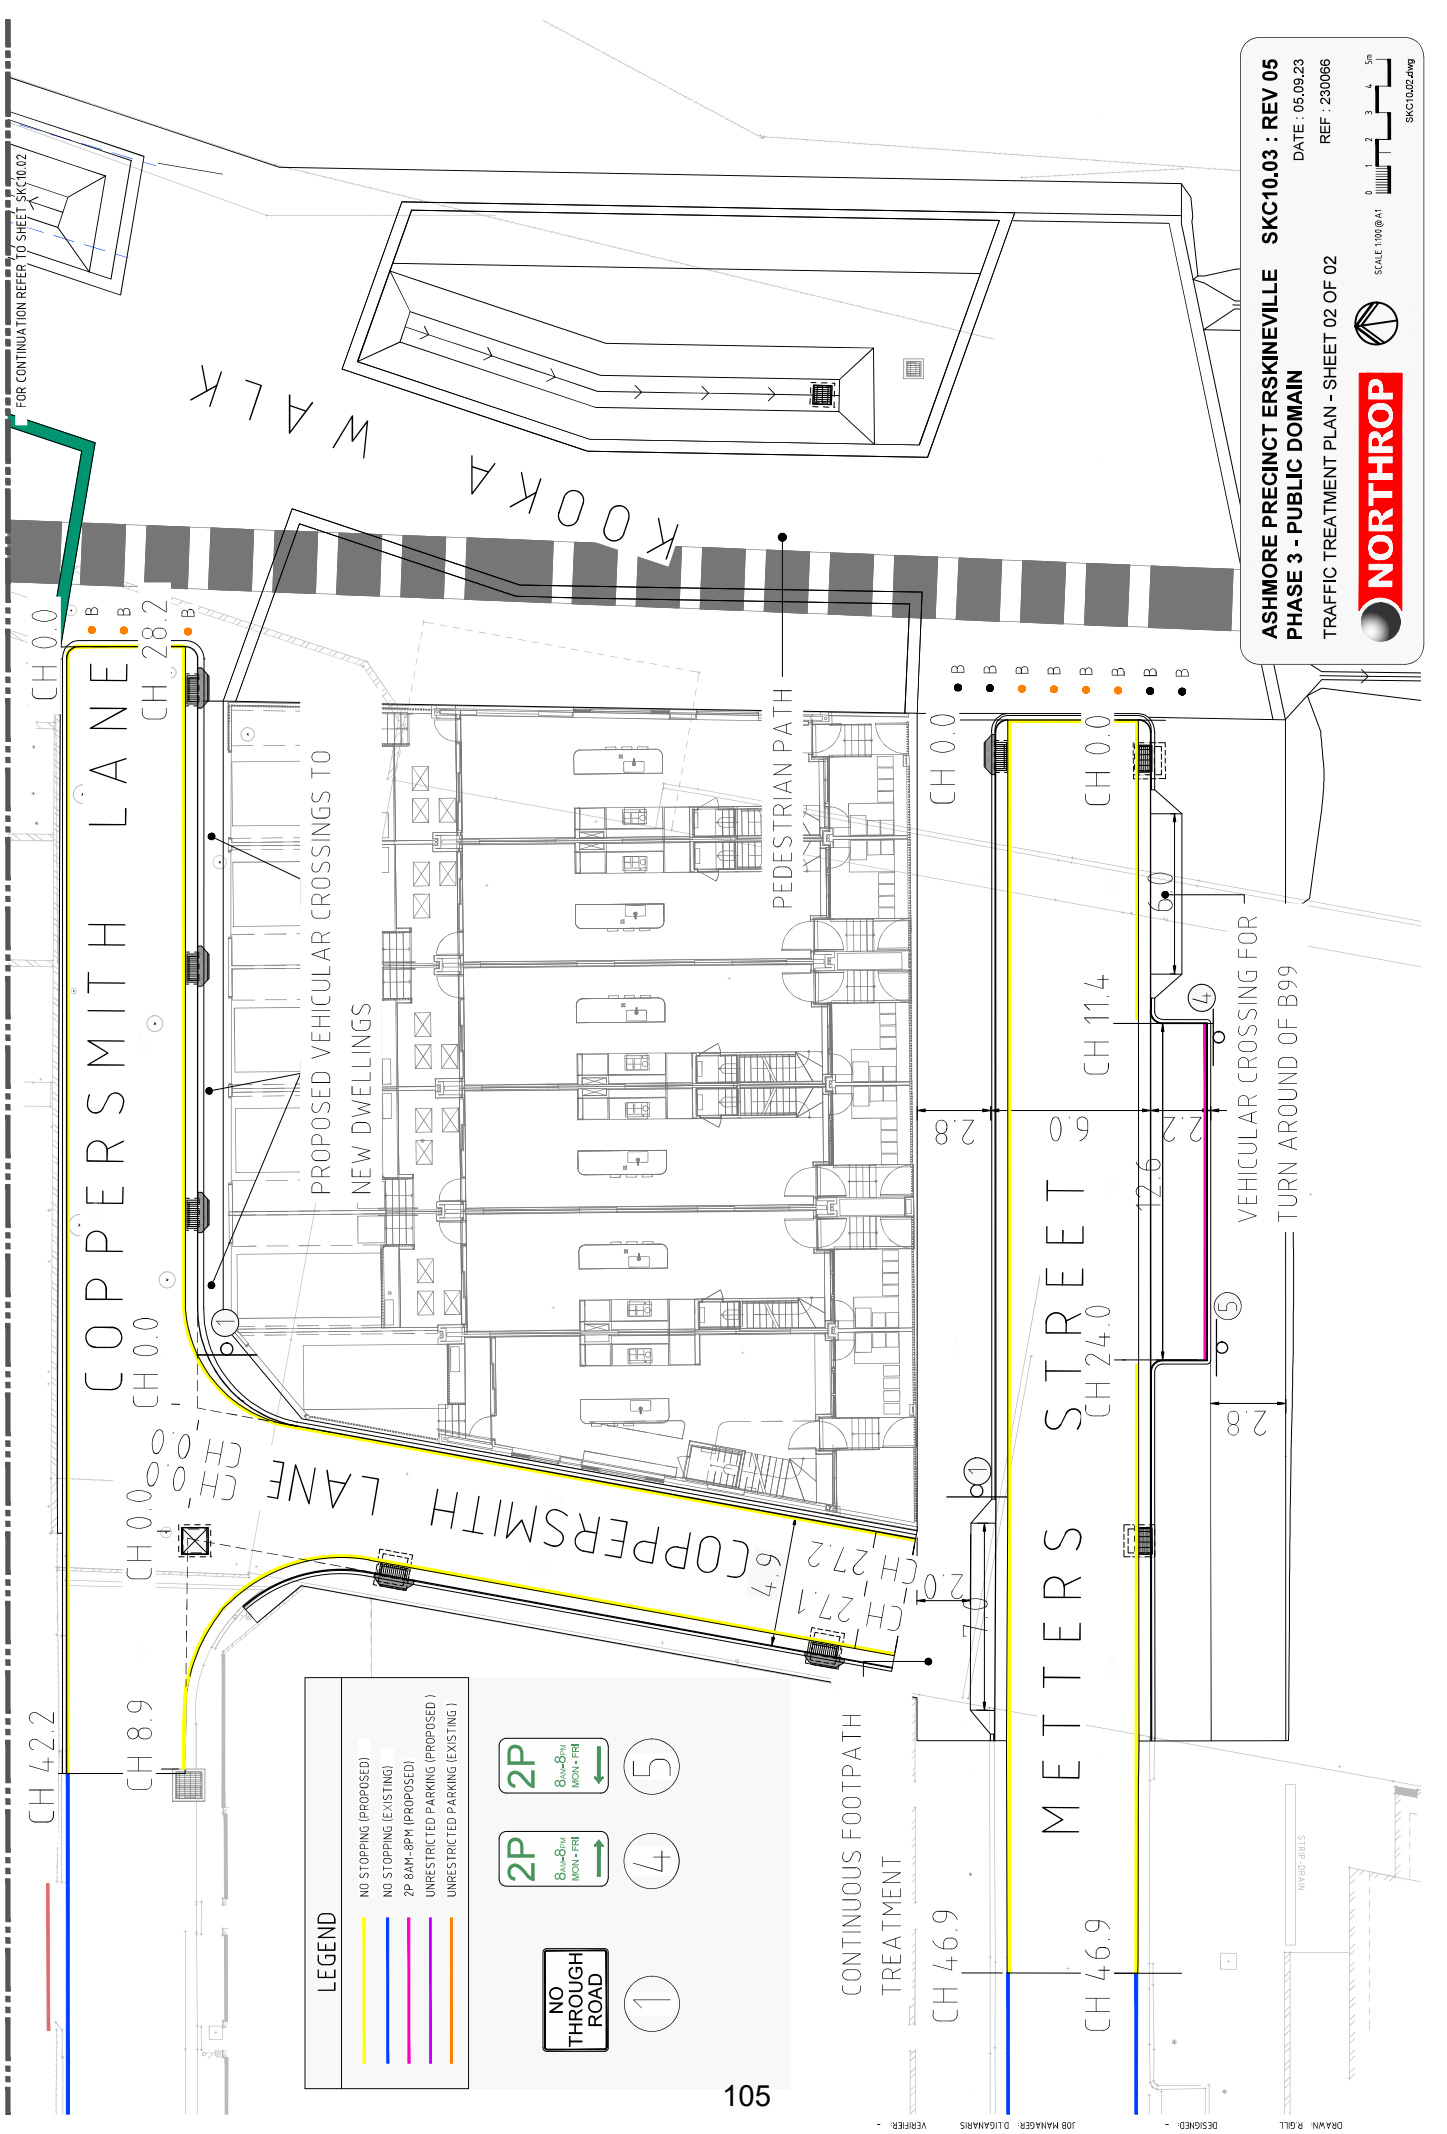

PHASE 3 PUBLIC DOMAIN
ASHMORE PRECINCT ERSKINEVILLE
LOCALITY PLAN

ASHMORE PRECINCT ERSKINEVILLE SKC10.01 : REV 01
PHASE 3 - PUBLIC DOMAIN
COVER SHEET AND LOCALITY PLAN

DATE : 11.08.23
REF : 230066

NOT TO SCALE

SOURCE : NEARMAP.COM.AU (©2023)

ASHMORE PRECINCT ERSKINEVILLE SKC10.03 : REV 05
 DATE : 05.09.23
 REF : 230066

TRAFFIC TREATMENT PLAN - SHEET 02 OF 02

SCALE: 1:100 @ A1

NORTHROP

SKC10.02.dwg